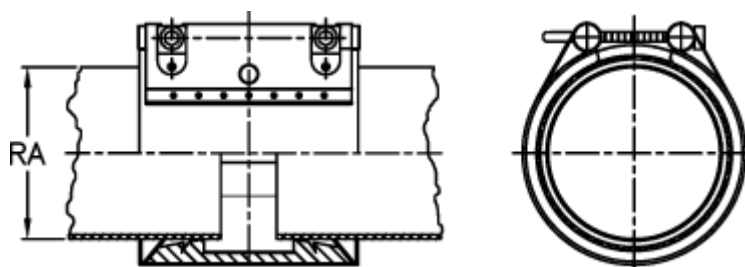

Article number: 025748300198

Description: Norma Connect pipe coupling  
GRIP E W5 Ø=198,0 EPDM, 10 bar

## Measures

---

Note = Kontakt os for yderligere informationer.

RA = 198